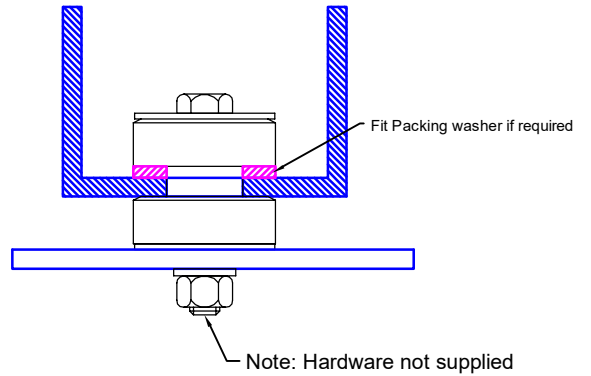

MT75401616 Mount Assy
(Old Part No.: MT575)

Typical Installation Arrangement

MT75401616	Working Load	Working Load	Working Load	Working Load
	50A Duro (kg)	60A Duro (kg)	70A Duro (kg)	75A Duro (kg)
	50 - 100	150 - 350	350 - 650	n/a

Drawing Notes:

Drawing: NOT TO SCALE
Unless stated otherwise - dimensions are in millimeters (mm)
E&OE
Specifications subject to change without notice

Copyright © 2019 Isoflex Technologies Pty Ltd

Drawing Number: MT75401616 GA Rev1